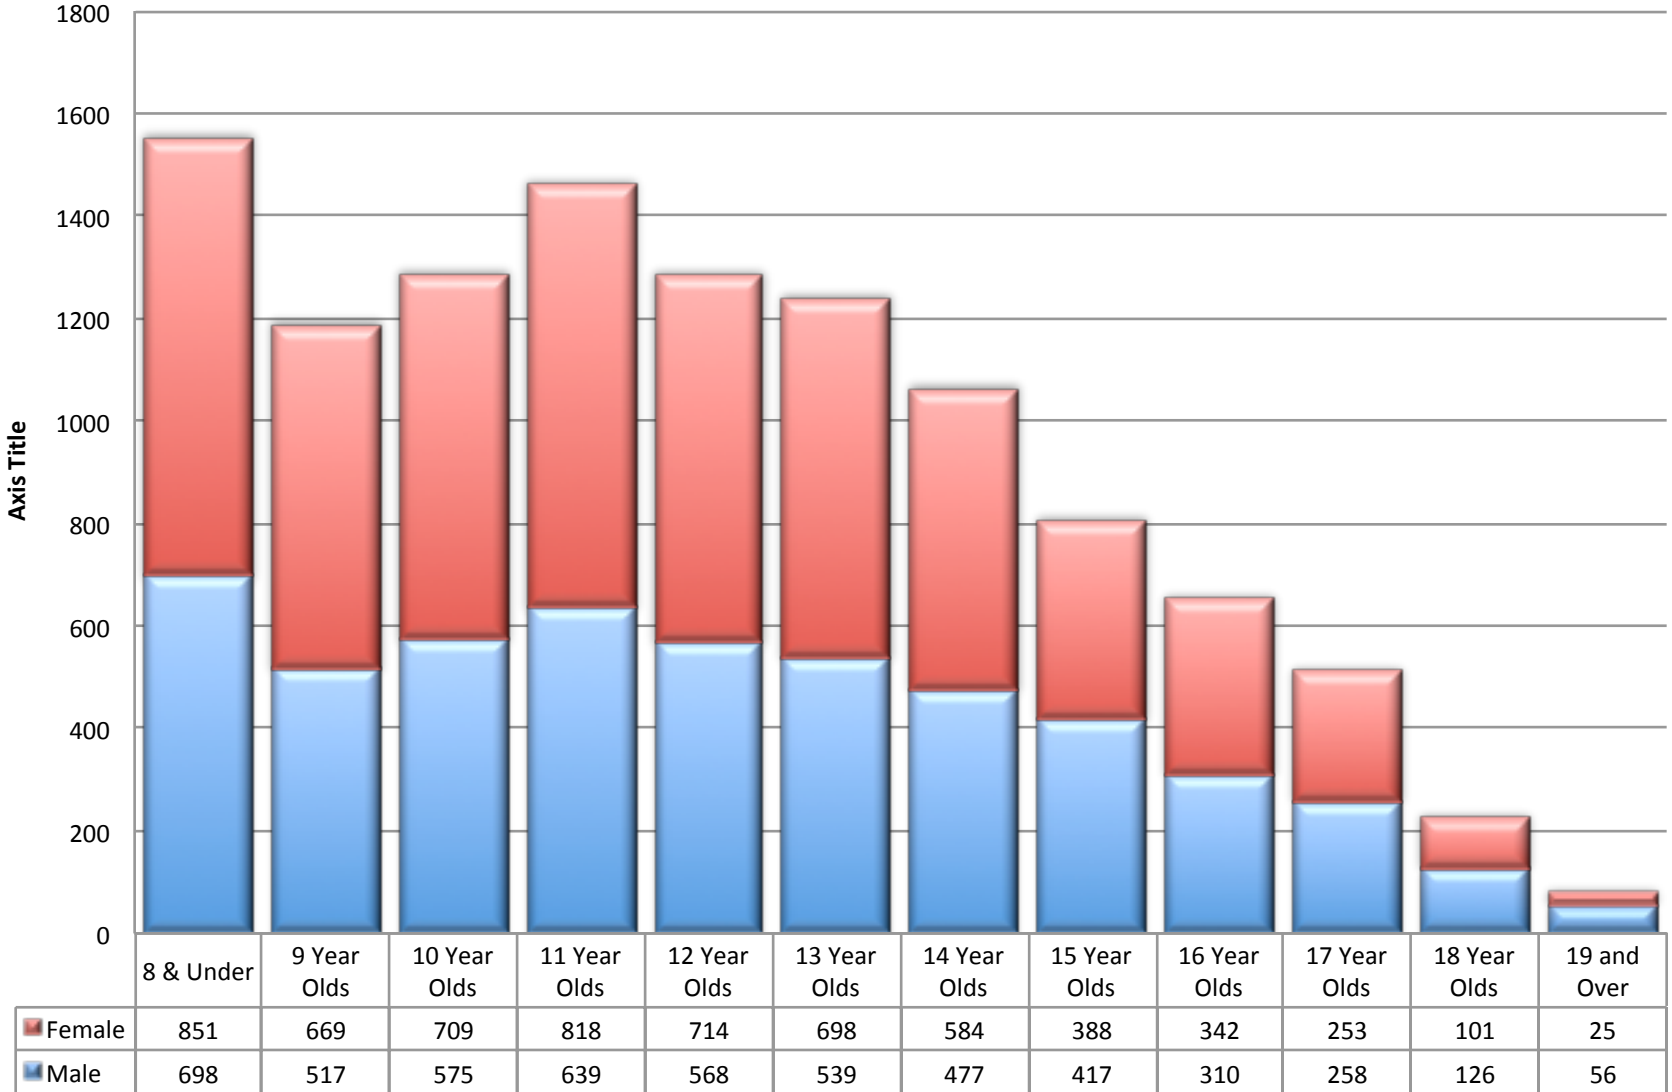

Athlete By Club

Club Code	2014				2015				Grand Total
	09	10	11	12	01	02	03	04	
AAC	474	3			3	3			483
ASA	195	4	1		2		2		204
AU			1						1
BTSC		30							30
BWST		179	10	1	1	3	3		197
CSC	124	3	1			2	1		131
DCPR	144	12			7		4		167
DRAG	27			2	5				34
DSS		2							2
ERSC	29	6	1		4		15	9	64
FAST		27	6	1	20		5	2	61
FBST	208	56	15		23		28		330
FISH	2	335		5			2		344
GMU			4						4
HACC		246			2				248
JCCW		62					7		69
JFD	1	125	16	17		5	3		167
LCL		67	5			2		4	78
LMAC		120	5		9	1	2		137
LPSC			7	2	18				27
MAC	38	1	1	1					41
MACH	401	10	6	482	1				900
MAKO	259	106	36	21	1	3	10		436
MSSC	103		27		3		10		143
NCAP	533	83	4	1044	207	8	6	7	1892
OCCS	1	454		9		7		2	473
PAC		58	6		11	6	2	8	91
PGKS	1					16			17
PGPR	17	4		5		3	2		31
PM		420		13	13	1	7		454
RIPS		123		7	1	12			143
RMSC	1296	405	20	14	9	4	4	114	1866
RY	38				1		7		46
SDS	442	14	11	1	4	6		2	480
SNOW	1	253	3	12	23	1	14	1	308
SSCT		3	2		12	9			26
TANK	40					5	1		46
TIBU	128		14	1	2	2	1		148
TOLL	81			1			1		83
TRA	22	2			1		2		27
UMAC	95	2	1		6			3	107
UN	27	22	4	17	11	5	3		89
VLAC	1		2	16			1		20
YASD							14	5	19
YORK	594	12	8	9	11	3	5		642
YSS	26								26
Grand Total	5348	3249	217	1681	411	107	162	157	11332

Athlete by Club as of 04/29/2015

Athlete By Age as of 04/29/15

Athlete by Club as of 2015-04-29