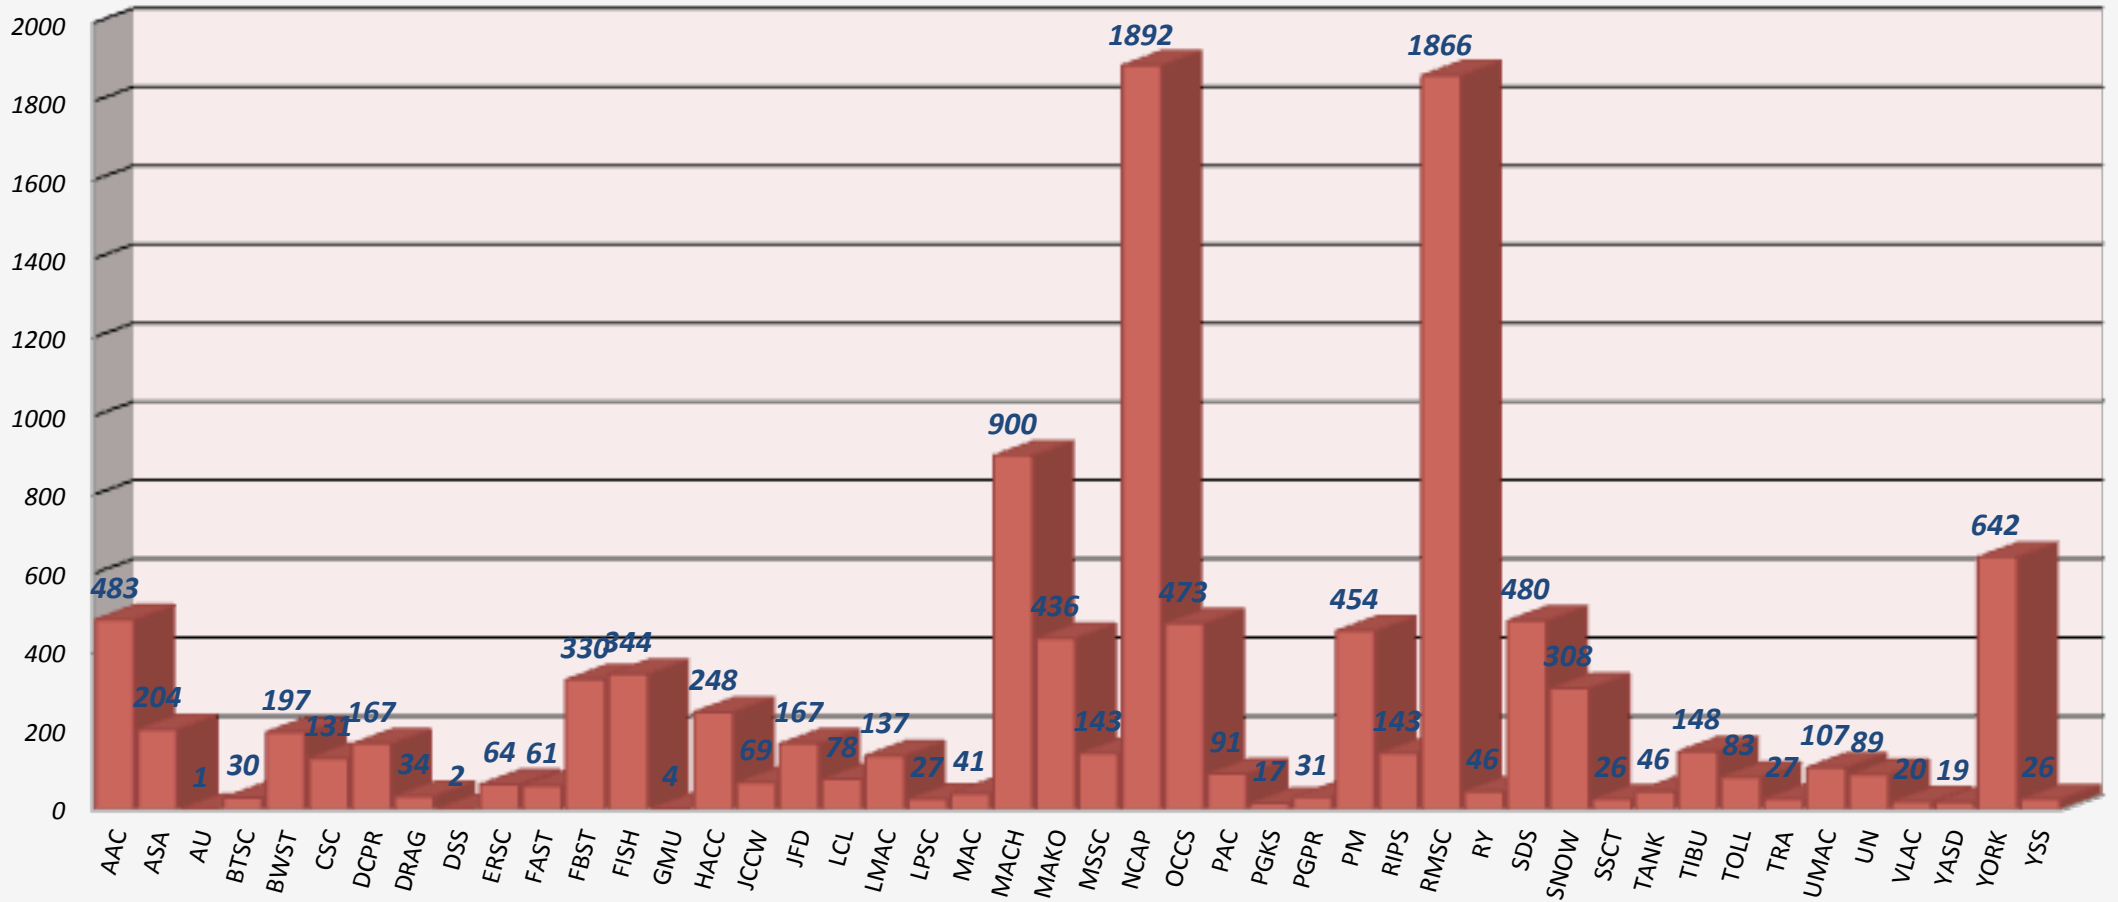

Athlete By Club

Club Code	2014				2015				Grand Total
	09	10	11	12	01	02	03	04	
AAC	474	3			3	3			483
ASA	195	4	1		2		2		204
AU			1						1
BTSC		30							30
BWST		179	10	1	1	3	3		197
CSC	124	3	1			2	1		131
DCPR	144	12			7		4		167
DRAG	27			2	5				34
DSS		2							2
ERSC	29	6	1		4		15	9	64
FAST		27	6	1	20		5	2	61
FBST	208	56	15		23		28		330
FISH	2	335		5			2		344
GMU			4						4
HACC		246			2				248
JCCW		62					7		69
JFD	1	125	16	17		5	3		167
LCL		67	5			2		4	78
LMAC		120	5		9	1	2		137
LPSC			7	2	18				27
MAC	38	1	1	1					41
MACH	401	10	6	482	1				900
MAKO	259	106	36	21	1	3	10		436
MSSC	103		27		3		10		143
NCAP	533	83	4	1044	207	8	6	7	1892
OCCS	1	454		9		7		2	473
PAC		58	6		11	6	2	8	91
PGKS	1					16			17
PGPR	17	4		5		3	2		31
PM		420		13	13	1	7		454
RIPS		123		7	1	12			143
RMSC	1296	405	20	14	9	4	4	114	1866
RY	38				1		7		46
SDS	442	14	11	1	4	6		2	480
SNOW	1	253	3	12	23	1	14	1	308
SSCT		3	2		12	9			26
TANK	40					5	1		46
TIBU	128		14	1	2	2	1		148
TOLL	81			1			1		83
TRA	22	2			1		2		27
UMAC	95	2	1		6			3	107
UN	27	22	4	17	11	5	3		89
VLAC	1		2	16			1		20
YASD							14	5	19
YORK	594	12	8	9	11	3	5		642
YSS	26								26
Grand Total	5348	3249	217	1681	411	107	162	157	11332

Athlete by Club as of 04/29/2015

Athlete By Age as of 04/29/15

Athlete by Club as of 2015-04-29