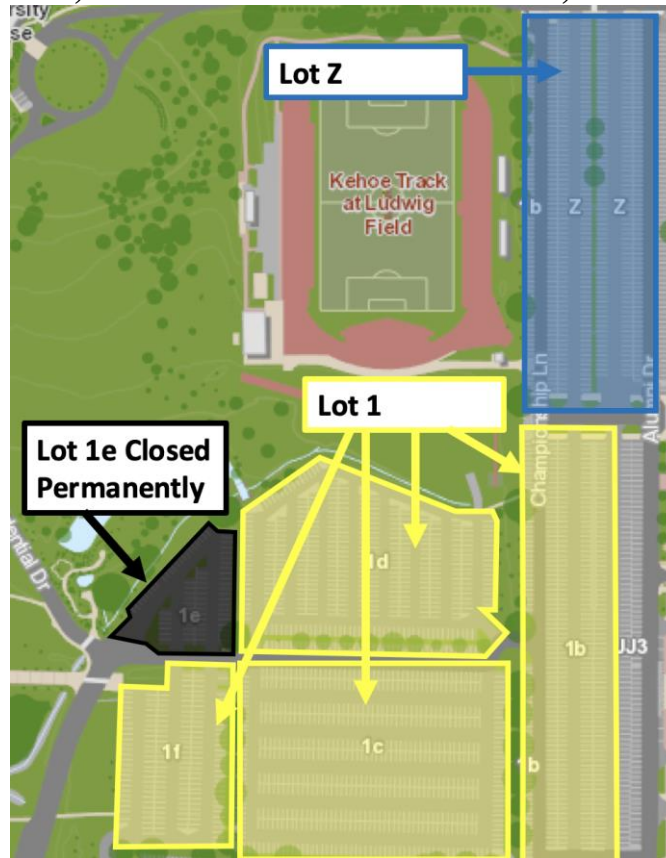

Look for this shuttle

Saturday 3/7

- Terrapin Trail Garage or Lot 1 free all day

Sunday 3/8

- Home basketball game at noon
- Lot 1 free all day
- Can purchase game day parking passes to SDG at the following link:
◦ <https://umd.aceparking.com/events/reserve/1057>

LOTS THAT ARE FREE AFTER 4PM ON CAMPUS AND FREE ON WEEKENDS

Park here on THURSDAY, for ALL FINALS SESSIONS, for SAT and SUN PRELIMS

NOTE FOR ON CAMPUS TRAFFIC:

There is no longer a through route across campus on Farm Drive. Please see the new road in **Yellow**-

NOTE: There is no parking at any time in Staff Lots SS1 and SS2 next to the Eggleston Recreation Center. If you park in those lots you will be ticketed!