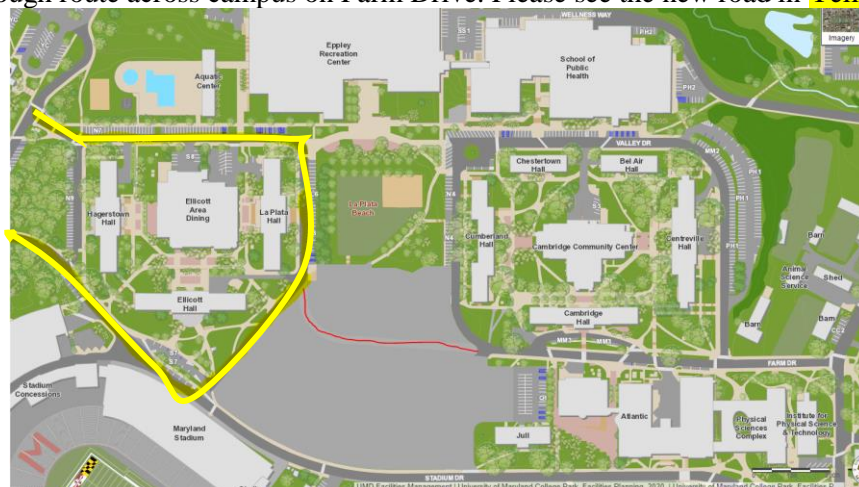

Temporary Bus Stop Locations

Route	Service Provider	Destination	Stop
14	TheBus	Prince George's Plaza	T5
17	TheBus	IKEA	T2
17	TheBus	Mount Ranier	T2
83	Metrobus	Cherry Hill Park Campground	T2
83	Metrobus	Rhode Island Ave	T2
86	Metrobus	Calverton	T2
86	Metrobus	Rhode Island Ave	T2
104	Shuttle-UM	Regents Drive Garage	T4
109	Shuttle-UM	River Road	T4

Look for this shuttle

Saturday 3/7

- Terrapin Trail Garage or Lot 1 free all day

Sunday 3/8

- Home basketball game at noon
- Lot 1 free all day
- Can purchase game day parking passes to SDG at the following link:
◦ <https://umd.aceparking.com/events/reserve/1057>

LOTS THAT ARE FREE AFTER 4PM ON CAMPUS AND FREE ON WEEKENDS

Park here on THURSDAY, for ALL FINALS SESSIONS, for SAT and SUN PRELIMS

NOTE FOR ON CAMPUS TRAFFIC:

There is no longer a through route across campus on Farm Drive. Please see the new road in **Yellow**-

NOTE: There is no parking at any time in Staff Lots SS1 and SS2 next to the Eggleston Recreation Center. If you park in those lots you will be ticketed!