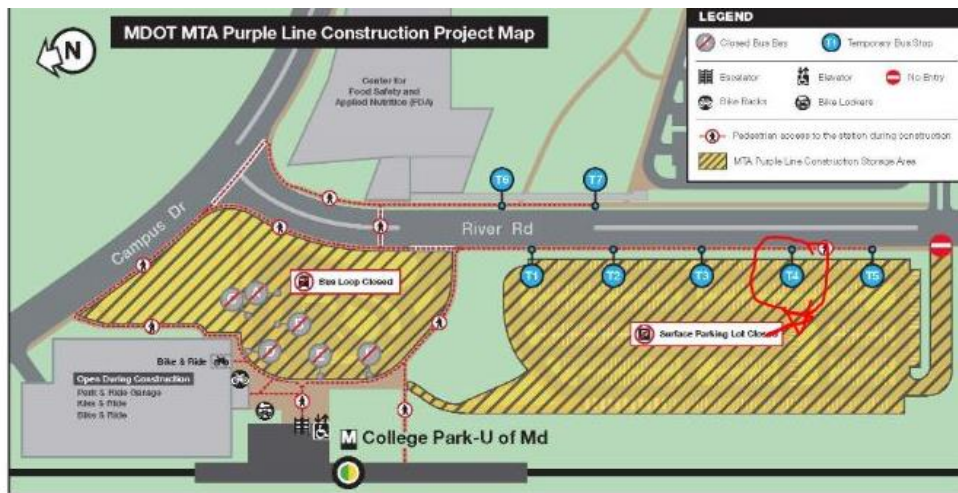

NOTE: There is no parking at any time in Staff Lots SS1 and SS2 next to the Eppley Recreation Center. If you park in those lots you will be ticketed!

Please note that for pick ups at the Metro we are only allowed to use the designated Shuttle-UM stop on River rd. This is a strictly enforced policy by Metro and the city so unfortunately we can not stop any closer to the parking garage. Passengers should walk to the Shuttle-UM stop and be told to look for a Van and not to get on the 104 or 109 buses. They should also know the drivers will not be able to stop for them on the other side of the street.

Temporary Bus Stop Locations

Route	Service Provider	Destination	Stop
14	TheBus	Prince George's Plaza	T5
17	TheBus	IKEA	T2
17	TheBus	Mount Ranier	T2
83	Metrobus	Cherry Hill Park Campground	T2
83	Metrobus	Rhode Island Ave	T2
86	Metrobus	Calverton	T2
86	Metrobus	Rhode Island Ave	T2
104	Shuttle-UM	Regents Drive Garage	T4
109	Shuttle-UM	River Road	T4

Look for this shuttle

Saturday 3/7

- Terrapin Trail Garage or Lot 1 free all day

Sunday 3/8

- Home basketball game at noon
- Lot 1 free all day
- Can purchase game day parking passes to SDG at the following link:
◦ <https://umd.aceparking.com/events/reserve/1057>

LOTS THAT ARE FREE AFTER 4PM ON CAMPUS AND FREE ON WEEKENDS

Park here on THURSDAY, for ALL FINALS SESSIONS, for SAT and SUN PRELIMS

NOTE FOR ON CAMPUS TRAFFIC:

There is no longer a through route across campus on Farm Drive. Please see the new road in **Yellow**-