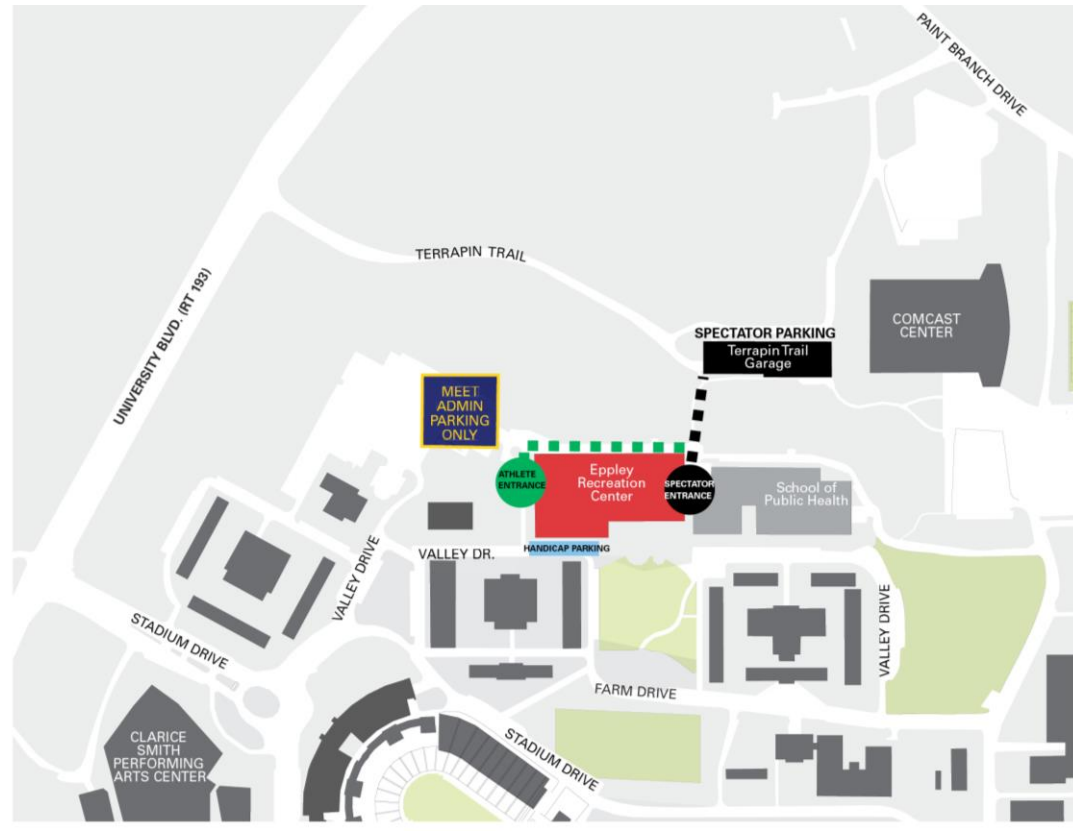

2013 Potomac Valley Swimming Jr./Sr. Championships

July 18-21, 2013

University of Maryland, Eppley Recreation Center Natatorium

SPECTATOR PARKING AND FACILITY INFORMATION

NO OUTSIDE FOOD OR DRINK ALLOWED IN SPECTATOR AREA. Concessions and restrooms are available in the spectator seating area.

Parking Venue: Terrapin Trail Garage

- **Thursday and Friday before 4pm: \$8/day and includes in and out privileges. Payable by cash and all major credit cards or via <https://event.parkingsoft.com/default.aspx?storeID=3&brand=umcp>**
- **Thursday and Friday after 4pm (if you didn't come to a morning session), Saturday and Sunday: FREE**

Handicapped Parking:

- **Spaces are available in front of the Eppley Recreation Center. Vehicles must display a valid handicap placard.**

Potomac Valley Swimming, Campus Recreation Services, and the University of Maryland are NOT responsible for parking tickets received while at the event.