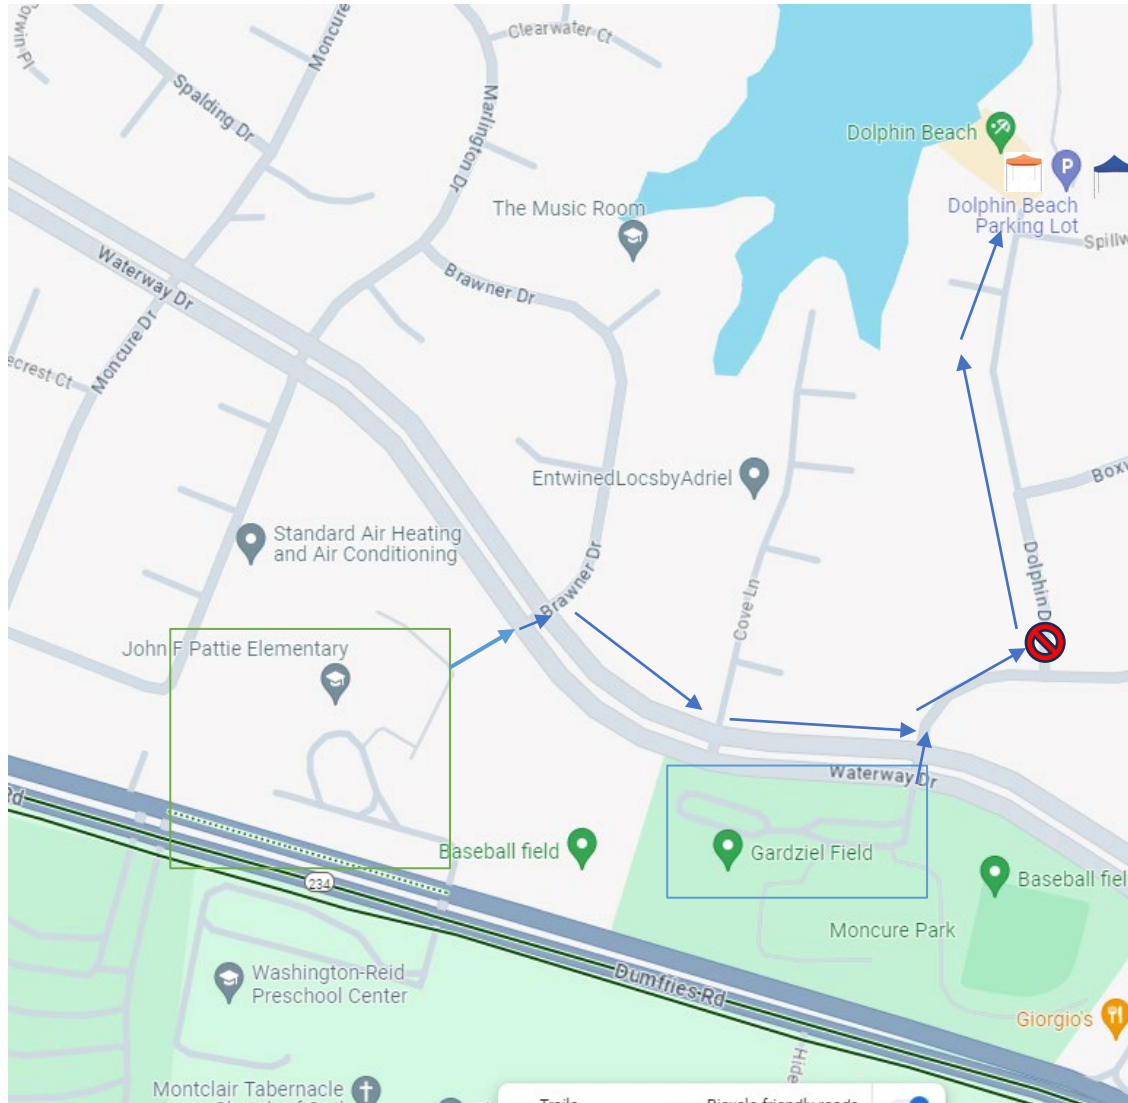

Parking & Packet Pick Up

Key:
Parking options:  
Route to Beach: 
Packet Pick Up: 
Athlete Check point: 
No driving beyond this point, athlete drop off only: 

Parking at beach is strictly for officials, volunteers in the water, fire & rescue, medical officer, and hospitality/concessions volunteers.

Parking Addresses for parents/athletes/coaches:

- Moncure Park:** (9 min walk)
4433 Waterway Dr, Montclair, VA 22025
- Pattie Elementary School:** (15 min walk)
16125 Dumfries Rd, Dumfries, VA 22025